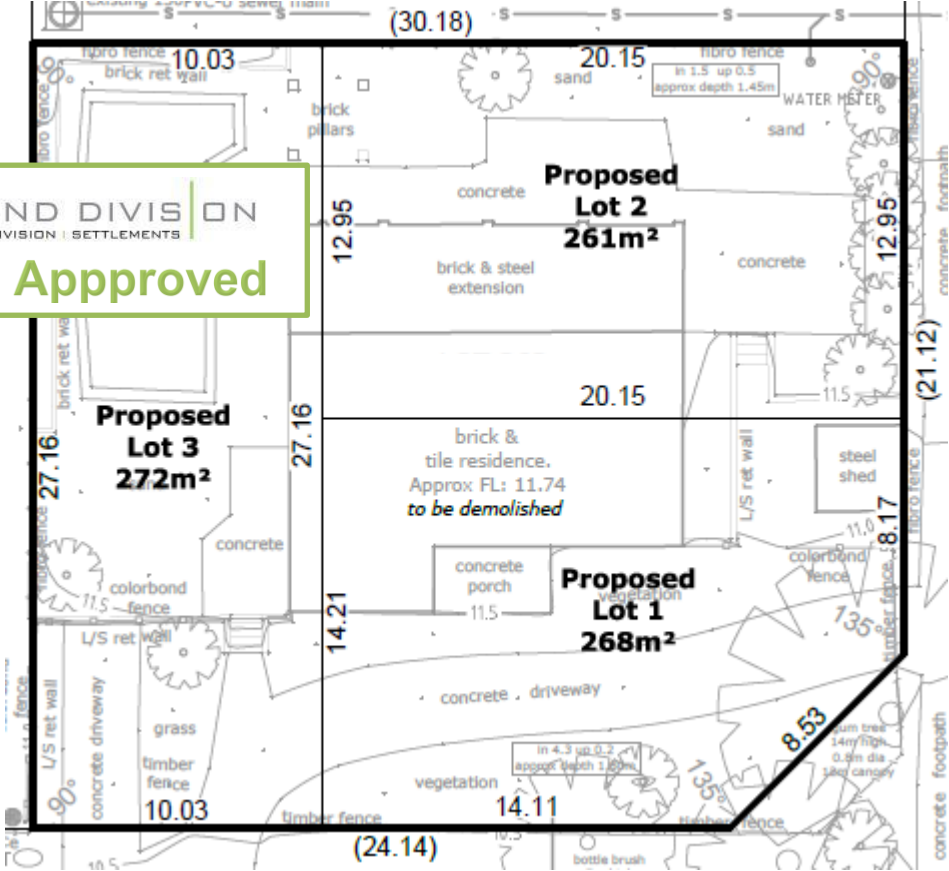

THE LAND DIVISION
PLANNING | SUBDIVISION | SETTLEMENTS
WAPC Approved

Egeus Way, Coolbellup

SURVEY-STRATA SUBDIVISION
© This plan is the property of The Land Division