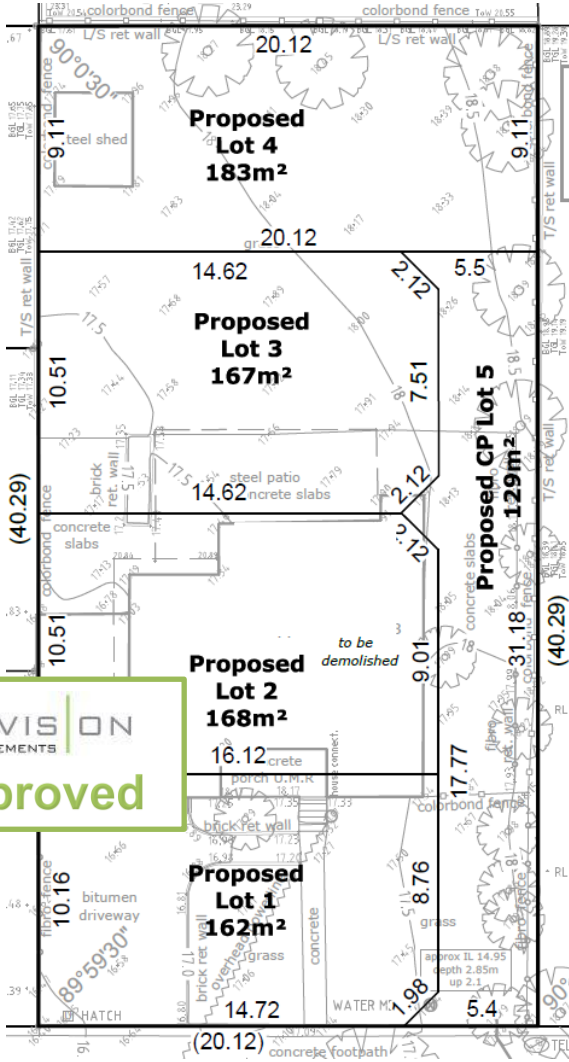

THE LAND DIVISION
PLANNING | SUBDIVISION | SETTLEMENTS
WAPC Approved

Tate Street, Bentley

SURVEY-STRATA SUBDIVISION
© This plan is the property of The Land Division