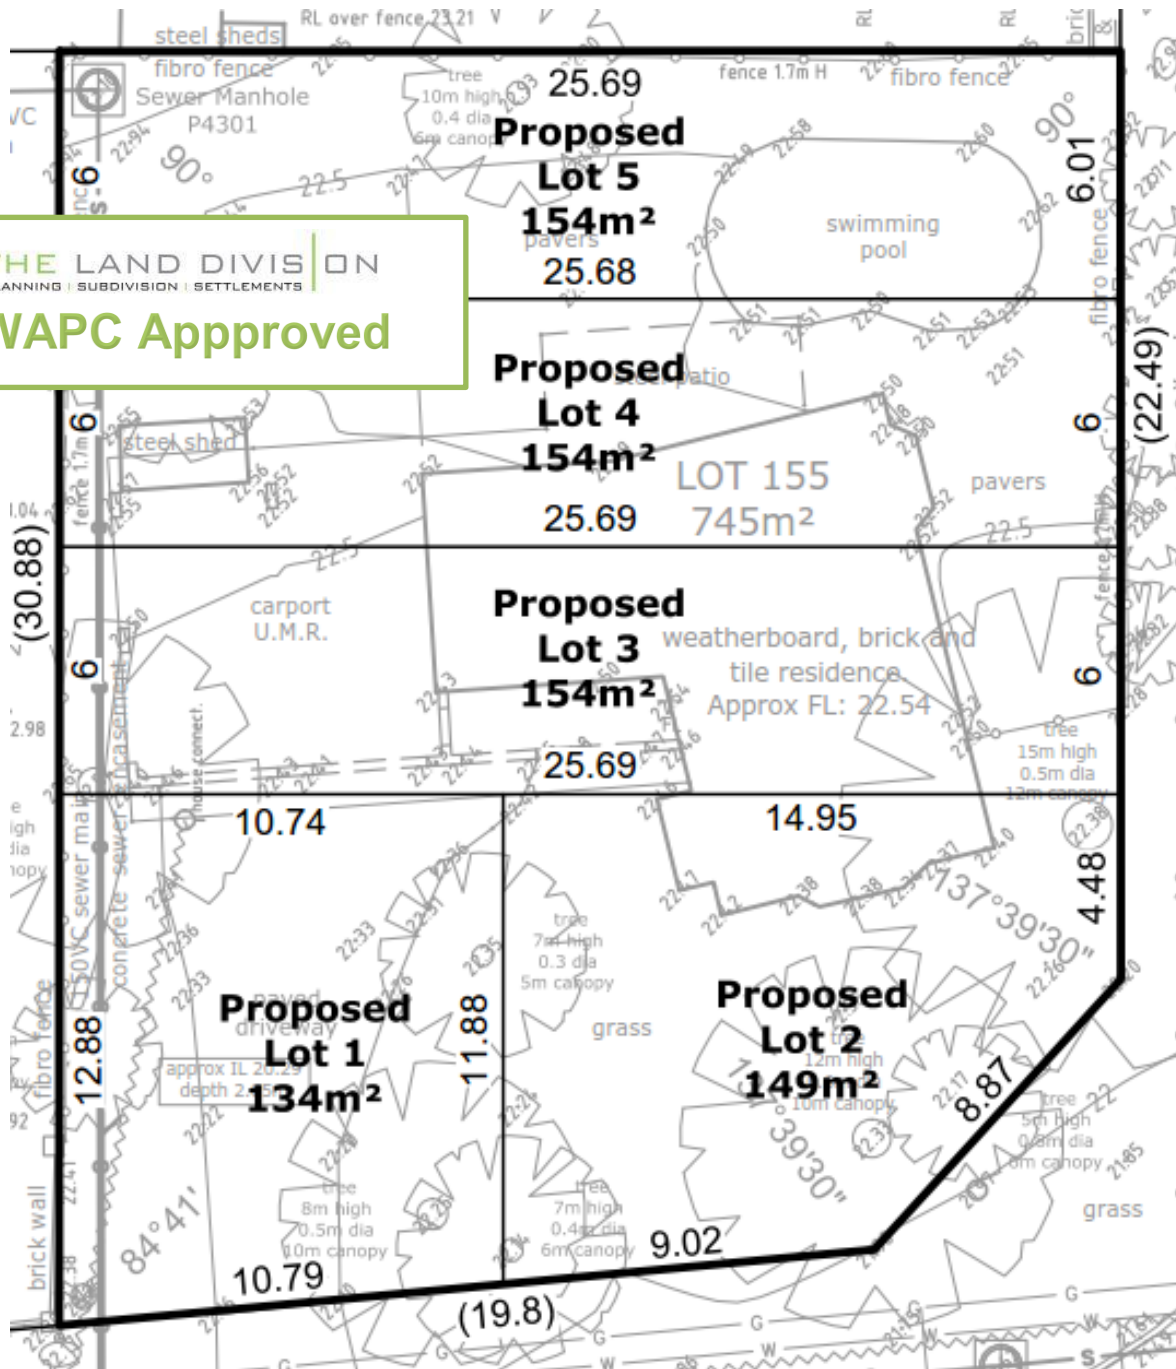

THE LAND DIVISION
PLANNING | SUBDIVISION | SETTLEMENTS

WAPC Approved

Neesham St, Booragoon

SURVEY STRATA SUBDIVISION
© This plan is the property of The Land Division

THE LAND DIVISION
PLANNING | SUBDIVISION | SETTLEMENTS