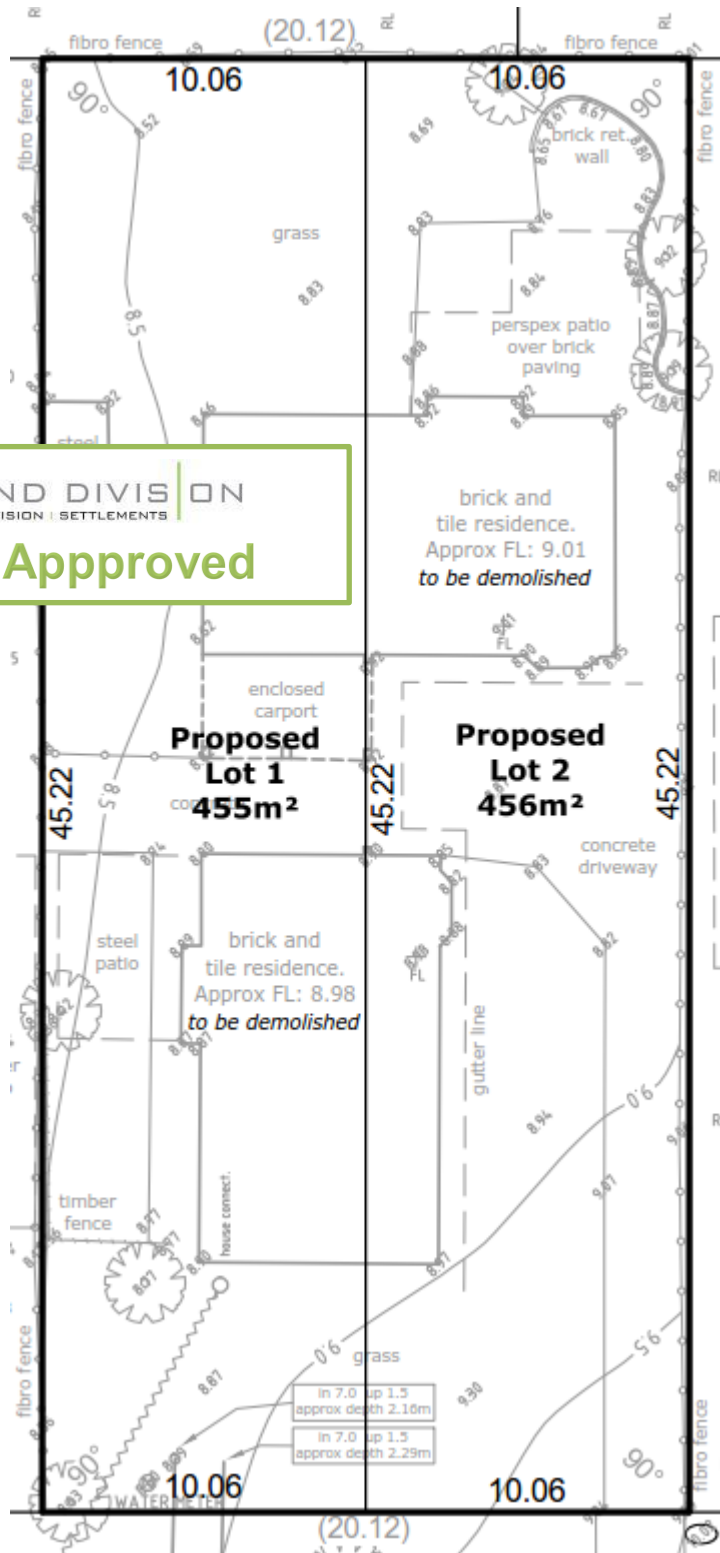

THE LAND DIVISION
 PLANNING | SUBDIVISION | SETTLEMENTS
WAPC Approved

Bournemouth Parade, Trigg

GREEN TITLE SUBDIVISION
 © This plan is the property of The Land Division